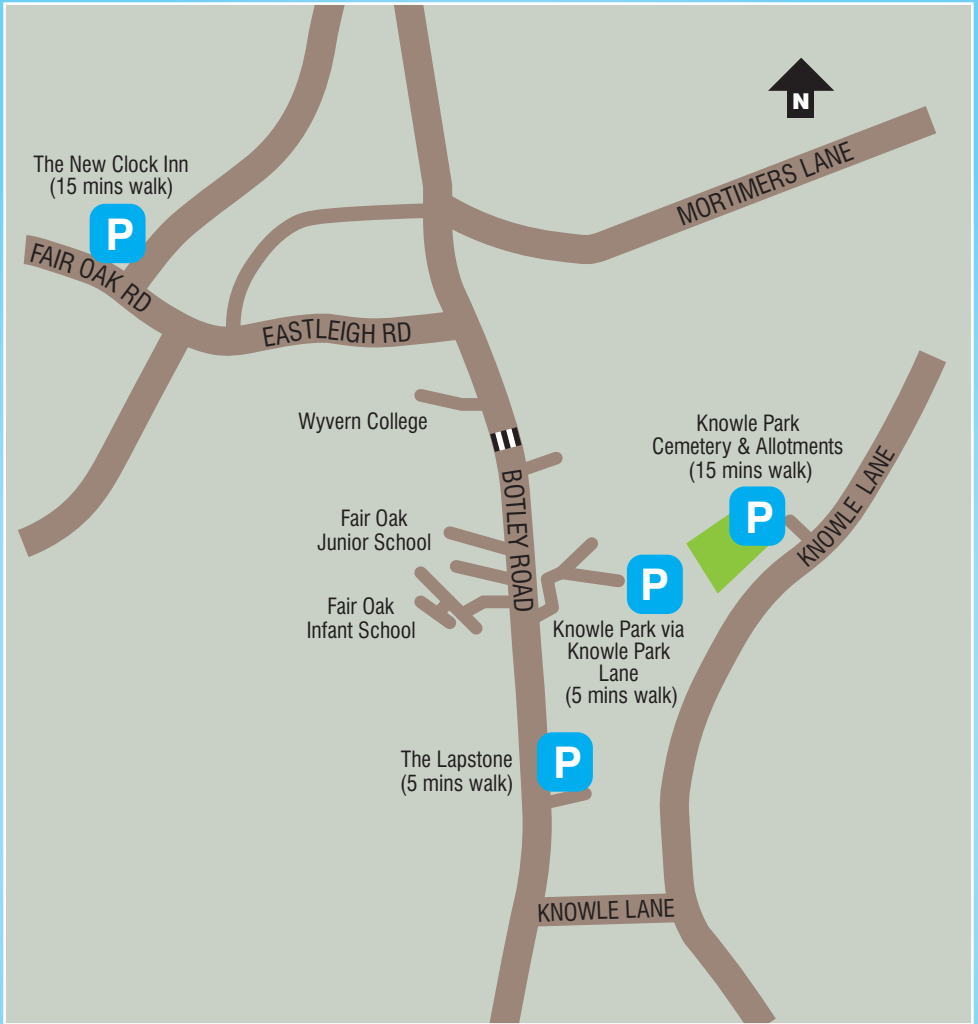

Fair Oak Schools Local Park & Stride

Advantages of Park and Stride:

- Just a short walk on safe routes to the Fair Oak Schools campus.
- Fresh air, exercise and fun for you and your children - a great start or end to a day of learning and may help improve your child's performance at school.
- A safe place to park - no need to turn up early to "reserve" a parking space, no worries about finding a safe place to park on the road.
- Be a good neighbour - do your bit to cut traffic congestion, pollution and parking hassles, and help make travel to school happier and safer for everyone.

This map is based upon Ordnance Survey material with the permission of Ordnance Survey on behalf of the Controller of Her Majesty's Stationery Office © Crown copyright. Unauthorised reproduction infringes Crown copyright and may lead to prosecution or civil proceedings. Southampton City Council LA100019679 2012.