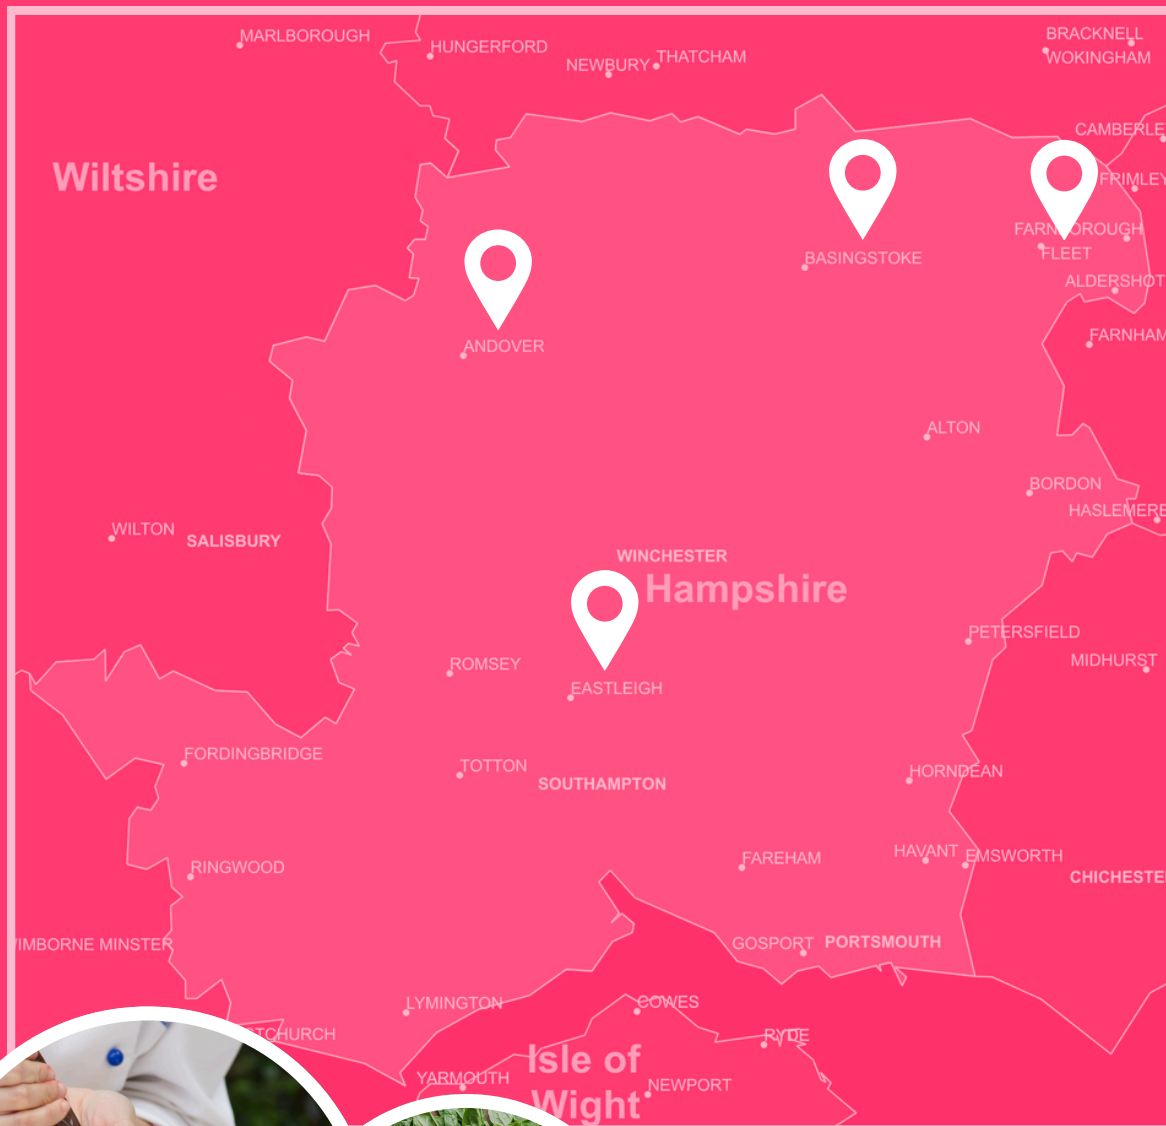

Hampshire Teen Project Locations

EASTLEIGH | ANDOVER | BASINGSTOKE | FLEET

BOOK NOW

www.personalbesteducation.com
01794 510225